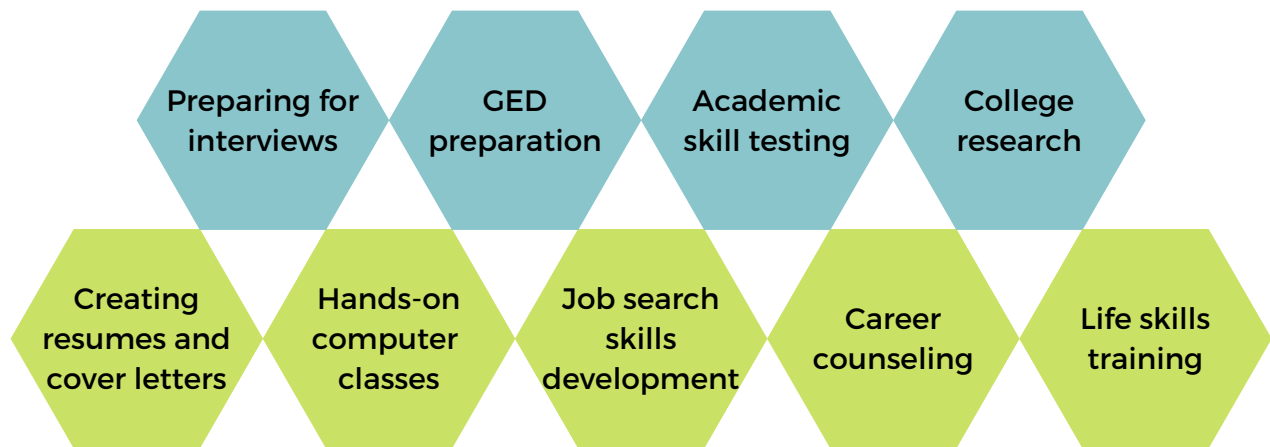

Kimberly G.,
WDI client

Are you looking for a job?

Do you need help identifying your skills?

Do you need help deciding on or planning for a career?

Do you need help reading or speaking English?

Workforce Development, Inc. (WDI), a CareerForce partner, is a non-profit agency located in ten counties in Southeast Minnesota. We provide a variety of FREE services to a variety of populations including unemployed, underemployed, dislocated, 55+, at-risk, and young adults, as well as employers. WDI offers a variety of vocational programs designed to help you overcome barriers to meaningful, living-wage employment.